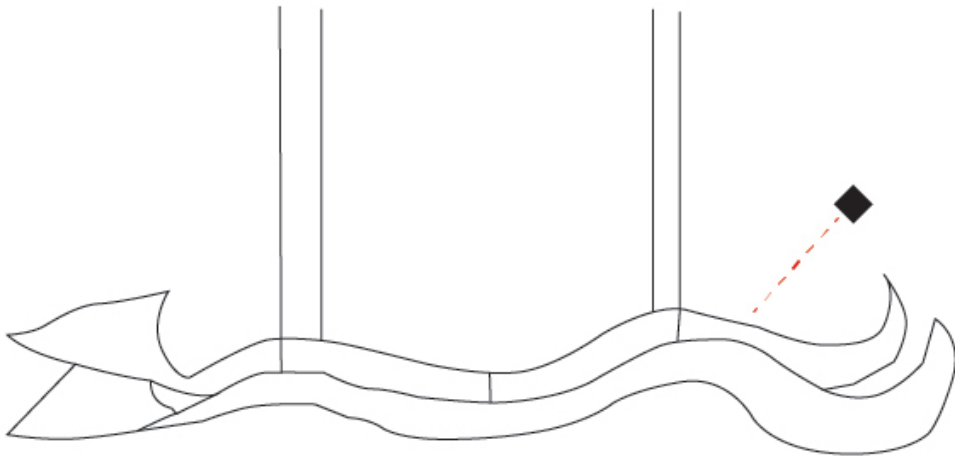

TEMPO PERSO SUSPENSION

D131512-

PROJECT

TYPE

SPECIFIER

QUANTITY

DATE

D