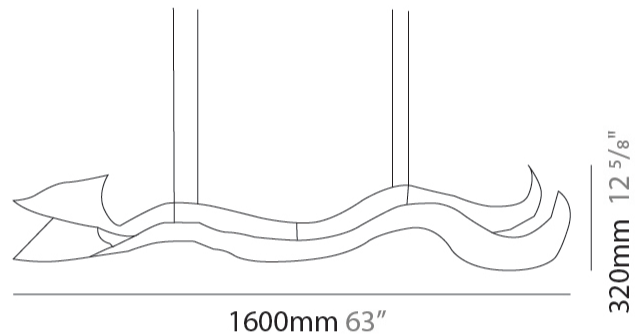

GENERAL

Series: Tempo Perso
Brand: Knikerboker
Division: Design
Mounting Type: Suspension
Mounting Location: Ceiling
Subcategory: Pendant

PHYSICAL

Shape: Abstract
Length (mm): 1600
Length (in): 63
Height (mm): 320
Height (in): 12 5/8
Extension (mm): 2000
Extension (in): 78 3/4
Light Distribution: Direct
Fixture Finish: EWH / EBK / MAN / COF / PRD / SLF / GLF / CLF / BRL / EWS / EWG / EWC / EWR / EBS / EBG / EBC / EBC / EBB / MAS / MAD / MAC / MAB / COS / CGO / CCL / CBL / PRS / PRG / PRC / PRB
Fixture Material: Aluminum
Cable Details: 4 Steel Cables 2000mm / 78 3/4" - Silicon Cable 2000mm / 78 3/4"

ELECTRICAL

Lamp Type: LED
Bulb Included: Bulb Included
Total Output Wattage (W): 40
Dimming: Tri-Mode (Non-Dimming and Phase Dimming (120Vac only) and 0-10V Dimming)
Driver Included: Yes
Driver Location: Integrated
Driver Type: Constant Current - Universal
Driver Class: Class 2
Input Voltage (V): 120 - 277
Constant Current (MA): 250
Upon Request: 0-10Vdc dimming / Phase dimming @120Vac / 277Vac

LED

Number of LEDs: 4
Color Temperature (°K): 3000
Max. Delivered Lumen (lm): 4400
CRI: >85 CRI
Lamp Life (hrs): 50000

OPTICAL

RATINGS AND CERTIFICATIONS

Certified By: CSA Certified to UL and CSA Standards
IP rating: IP20